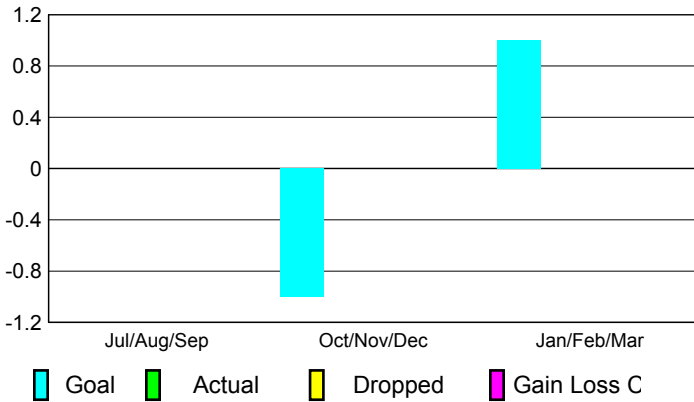

2008-2009 GMT Quarterly Report for District (or Undistricted) District 201V6

GMT: **Anthony 'Tony' J Benbow**

Location: **AUSTRALIA**

GMT CA: **7**

CLUBS

Club Results 2008-2009

Clubs 2007-2008

Month	New Club Goal	Actual New Clubs	Actual Dropped Clubs	Gain/Loss of Clubs	Gain/Loss of Clubs
Jul/Aug/Sep	0	0	0	0	0
Oct/Nov/Dec	-1	0	0	0	0
Jan/Feb/Mar	1	0	0	0	0
Totals	0	0	0	0	0

Club Results 2008-2009

Goal, New, Dropped, Gain/Loss

Comparison of Club Gain/Loss

Current Year Compared to the Previous Year

YTD Status Quo Clubs 2008-2009

Status Quo Clubs Compared to Status Quo Members

MEMBERSHIP

Membership Results 2008-2009

Membership 2007-2008

Month	Net Memb Goal	Actual New Memb	Actual Dropped Memb	Gain/Loss of Memb	Gain/Loss of Memb
Jul/Aug/Sep	10	34	-20	14	7
Oct/Nov/Dec	10	27	-29	-2	-18
Jan/Feb/Mar	10	32	-23	9	3
Totals	30	93	-72	21	-8