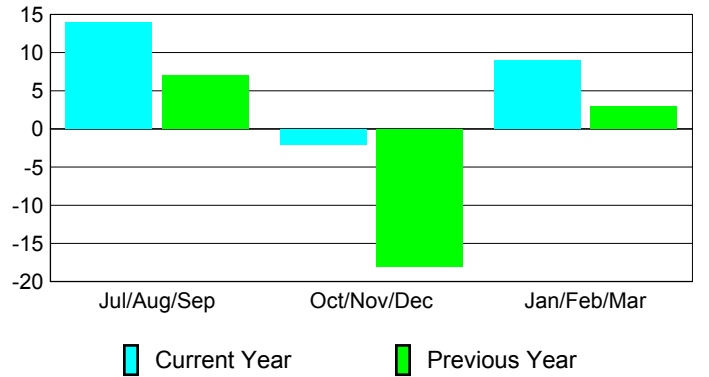

Membership Results 2008-2009

Membership 2007-2008

Month	Net Memb Goal	Actual New Memb	Actual Dropped Memb	Gain/Loss of Memb	Gain/Loss of Memb
Jul/Aug/Sep	10	34	-20	14	7
Oct/Nov/Dec	10	27	-29	-2	-18
Jan/Feb/Mar	10	32	-23	9	3
Totals	30	93	-72	21	-8

Membership Results 2008-2009

Goal, New, Dropped, Gain/Loss

Comparison of Membership Gain/Loss

Current Year Compared to the Previous Year

Gender Comparison 2008-2009