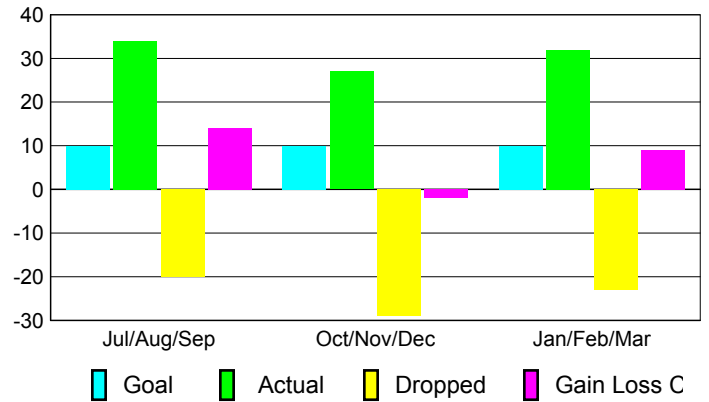

Membership Results 2008-2009

Goal, New, Dropped, Gain/Loss